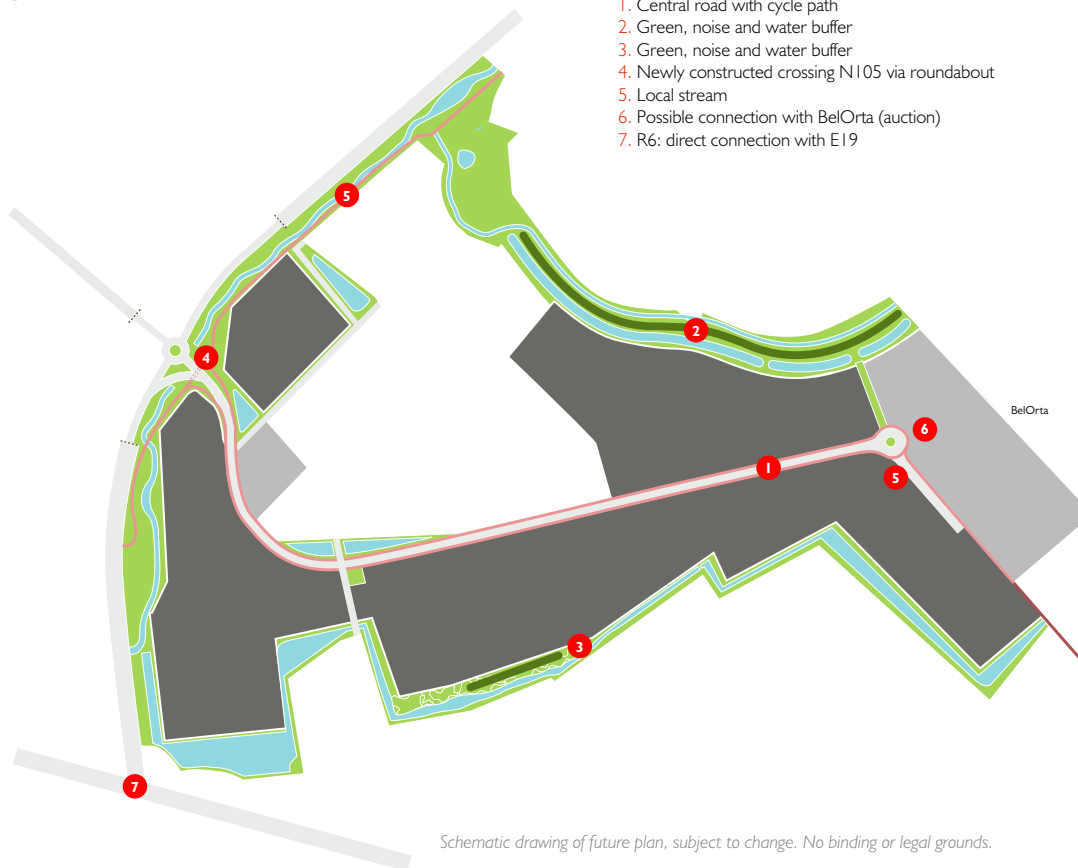

in association with

⊙ POM quality labels

PARTNERSHIP

- Park management

SUSTAINABILITY

- Green power
- Noise, green and water buffers

MOBILITY

- access to N105 via roundabout, withing 500m access to R6
- cycle path
- bus connection with Lier and Mechelen
- Sint-Katelijne-Waver station at a distance of 2km

⊙ Plan

1. Central road with cycle path
2. Green, noise and water buffer
3. Green, noise and water buffer
4. Newly constructed crossing N105 via roundabout
5. Local stream
6. Possible connection with BelOrta (auction)
7. R6: direct connection with E19